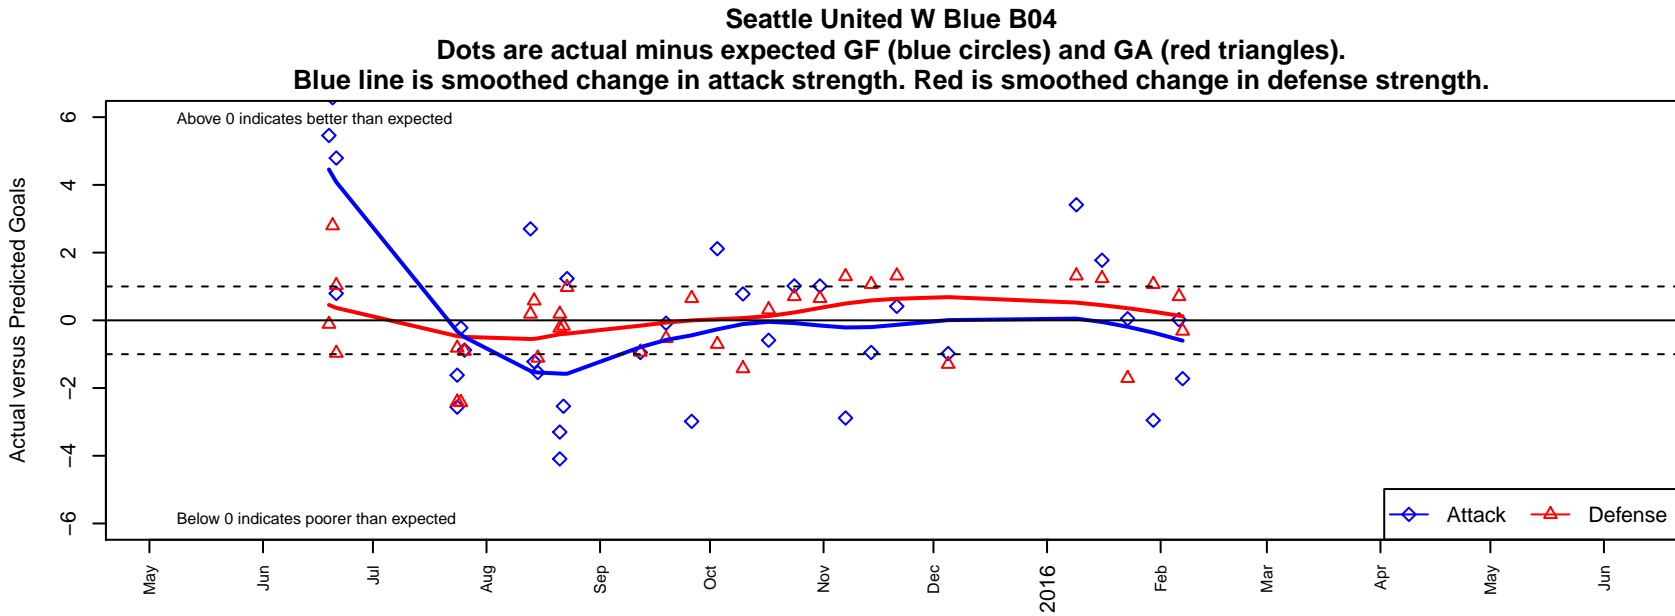

**attack and defense variance (black dot)
relative to other teams
and top 10 in region**

**attack and defense rating
relative to others at age
and all opponents in last 13 months**

Seattle United W Blue B04

Seattle United Regional
Seattle, WA
B04 total strength=511
attack=0.51 defense=0.26
fall league = NPSL Div 1 U11

alt names used:
SEATTLE UNITED B04 WEST BLUE ()
Seattle United West B04 Blue
Seattle United West B04 Blue
SEATTLE UNITED B04 WEST BLUE (WA)
SEATTLE UNITED (BU11)
Seattle United West B04 Blue

Venues played:
2015 Snohomish United Invit Gold
2015 Crossfire Select BU11 Gold
2015 Bigfoot Group A U11
2015 REDAPT Cup Silver 9v9 U11
2015 NPSL Division 1 U11
2015 Founders Cup B04