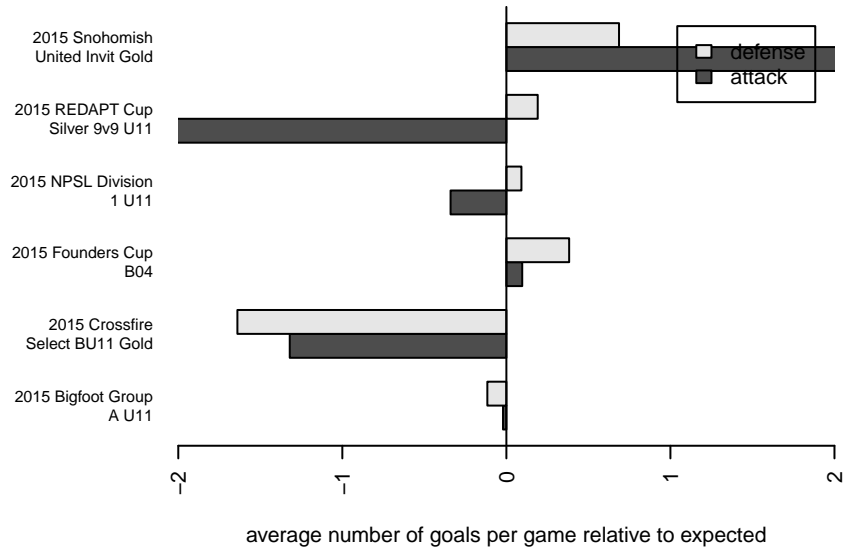

Performance relative to 13 month average