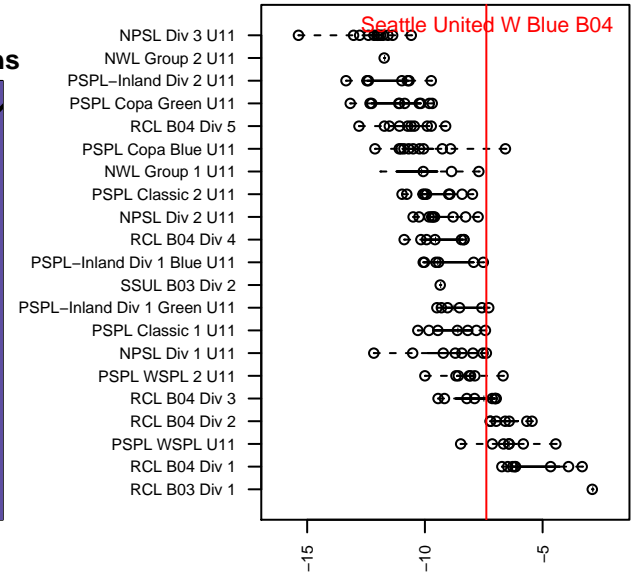

**attack and defense rating
relative to others at age
and all opponents in last 13 months**